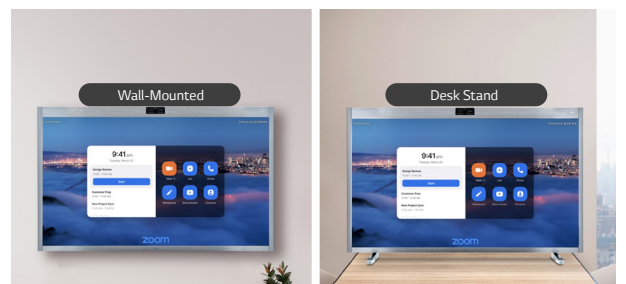

Multi-Touch and Annotation

Equipped with In-cell touch, One:Quick Works turns ideas into reality with Zoom's Whiteboard and annotation tools* as well as the display's 10 points of multi touch.

* Touch pen provided (1 ea). Dedicated apps required for making notes and drawings.

All of the screen images in this photo are simulated and for illustrative purposes only.

2-way Installation

The One:Quick Works can be installed with these optional LG accessories. Either a secure wall mount or separate tabletop stands can be purchased separately depending on your facility setup.