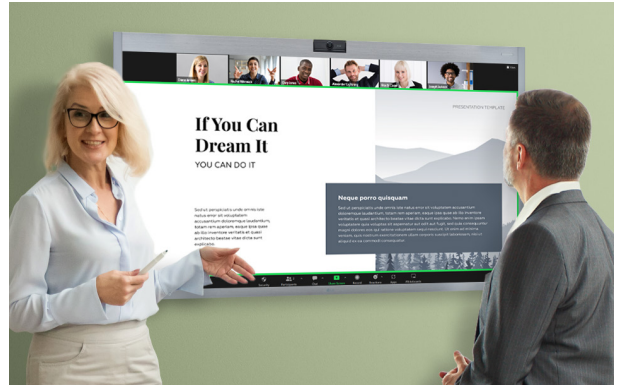

All-in-One Video Conferencing Solution

Video conferencing setup doesn't need to be stressful. This all-in-one solution features a built-in Windows PC, crisp 4K UHD camera, microphone, and speaker. Experience clear video and sound qualities in your meetings.